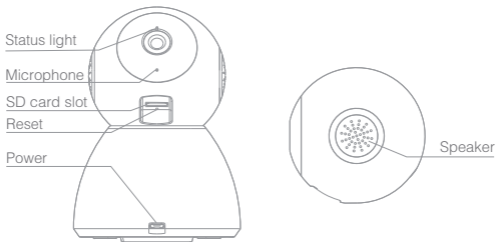

Bracket

Screws

Pin

I/M

Description

Power DC5V \pm 10%

- Status light
- Red light solids on: the camera network is abnormal
 - Red light blinks: awaiting WiFi connection, or currently connecting (faster blinking)
 - Blue light solids on: camera running correctly
 - Blue light blinking: awaiting manual WiFi configuration, or currently connecting (faster blinking)

Microphone Captures sound for your video

SD card slot Supports local SD Card storage (Max.128G)

Reset Press and hold for 5 seconds with pin to reset the camera (if you have modified settings, they will return to factory defaults)
Pressing for 1 second will activate manual WiFi setup mode