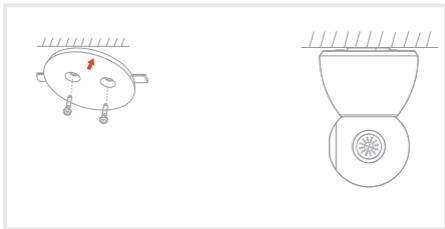

Install

1. 1 Use the included mounting bracket to fix the camera to a clean surface.