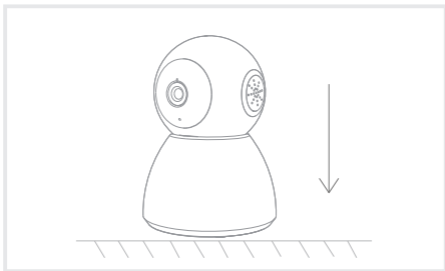

Bracket

Screws

Pin

I/M

Description

Power DC5V \pm 10%

- Status light
- Red light solids on: the camera network is abnormal
 - Red light blinks: awaiting WiFi connection, or currently connecting (faster blinking)
 - Blue light solids on: camera running correctly
 - Blue light blinking: awaiting manual WiFi configuration, or currently connecting (faster blinking)

Microphone Captures sound for your video

SD card slot Supports local SD Card storage (Max.128G)

Reset Press and hold for 5 seconds with pin to reset the camera (if you have modified settings, they will return to factory defaults)
Pressing for 1 second will activate manual WiFi setup mode

Install

- 1 Use the included mounting bracket to fix the camera to a clean surface.

- 2 Or, put the camera on a flat surface.

Connect

Download

CloudEdge is available for both iOS and Android OS. Search the name 'CloudEdge' in App Store or Android Market, or scan the QR-Code to download the App.